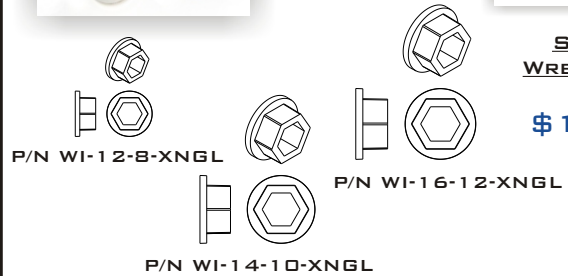

### ALL PLASTIC BATTERY WRENCHES

\$4.40 EACH

USED FOR LOW TORQUE, NON-CONDUCTING APPLICATIONS.  
 STRONG PLASTIC CONSTRUCTION ALLOWS INSTALLATION AND  
 REMOVAL OF BATTERY TERMINAL CABLES.

### PLASTIC WRENCH/SOCKET INSERTS

FITS SOCKETS &  
 WRENCHES TO  
 GIVE A STRONG,  
 ALL PLASTIC  
 OPTION.

SMALL SIZE  
 WRENCH/SOCKET  
 INSERTS  
**\$1.50 EACH**

LARGE SIZE  
 WRENCH/SOCKET  
 INSERTS