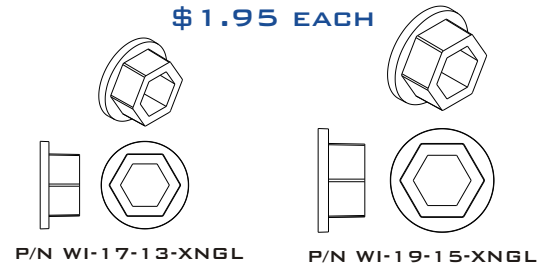

PLASTIC WRENCH/SOCKET INSERTS

FITS SOCKETS &
 WRENCHES TO
 GIVE A STRONG,
 ALL PLASTIC
 OPTION.

SMALL SIZE
 WRENCH/SOCKET
 INSERTS
\$1.50 EACH

LARGE SIZE
 WRENCH/SOCKET
 INSERTS

\$1.95 EACH

OEM SCRATCH COMPLIANT WEAR