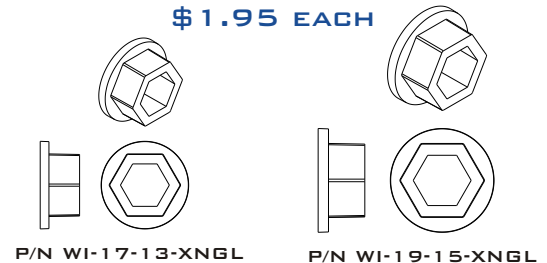

LARGE SIZE
WRENCH/SOCKET
INSERTS

$1.95 EACH