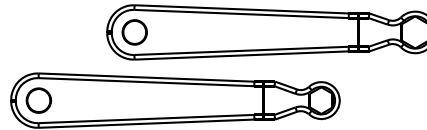

WIRE GUIDE TOOL

TAB OPENER TOOL

WIRE PULLER TOOL

WIRE STUFFING TOOL

KIT P/N ATH-IW-UNGL
5 PIECE KIT
\$21.85 EACH

ESSENTIAL WORKSHOP KIT FOR THE
 SERVICE, REPAIR AND ASSEMBLY OF
 ELECTRICAL/ELECTRONIC ASSEMBLIES.

NON-DAMAGING MEASURING TOOLS

\$5.95 EACH

\$4.95 EACH

\$4.95 EACH

ALL PLASTIC BATTERY WRENCHES

\$4.40 EACH

USED FOR LOW TORQUE, NON-CONDUCTING APPLICATIONS.
 STRONG PLASTIC CONSTRUCTION ALLOWS INSTALLATION AND
 REMOVAL OF BATTERY TERMINAL CABLES.

PLASTIC WRENCH/SOCKET INSERTS

FITS SOCKETS &
 WRENCHES TO
 GIVE A STRONG,
 ALL PLASTIC
 OPTION.

SMALL SIZE
 WRENCH/SOCKET
 INSERTS
\$1.50 EACH

LARGE SIZE
 WRENCH/SOCKET
 INSERTS

\$1.95 EACH

OEM SCRATCH COMPLIANT WEAR