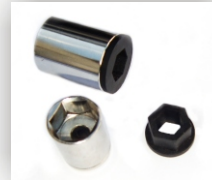

### ALL PLASTIC BATTERY WRENCHES

\$4.40 EACH

USED FOR LOW TORQUE, NON-CONDUCTING APPLICATIONS.  
 STRONG PLASTIC CONSTRUCTION ALLOWS INSTALLATION AND  
 REMOVAL OF BATTERY TERMINAL CABLES.

### PLASTIC WRENCH/SOCKET INSERTS

FITS SOCKETS &  
 WRENCHES TO  
 GIVE A STRONG,  
 ALL PLASTIC  
 OPTION.

SMALL SIZE  
 WRENCH/SOCKET  
 INSERTS  
**\$1.50 EACH**

LARGE SIZE  
 WRENCH/SOCKET  
 INSERTS