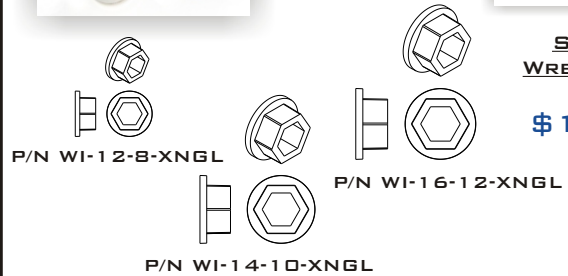

NON-DAMAGING MEASURING TOOLS

\$5.95 EACH

\$4.95 EACH

\$4.95 EACH

ALL PLASTIC BATTERY WRENCHES

\$4.40 EACH

USED FOR LOW TORQUE, NON-CONDUCTING APPLICATIONS.
 STRONG PLASTIC CONSTRUCTION ALLOWS INSTALLATION AND
 REMOVAL OF BATTERY TERMINAL CABLES.

PLASTIC WRENCH/SOCKET INSERTS

FITS SOCKETS &
 WRENCHES TO
 GIVE A STRONG,
 ALL PLASTIC
 OPTION.

SMALL SIZE
 WRENCH/SOCKET
 INSERTS
\$1.50 EACH

LARGE SIZE
 WRENCH/SOCKET
 INSERTS

\$1.95 EACH

OEM SCRATCH COMPLIANT WEAR