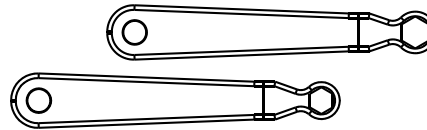

### NON-DAMAGING MEASURING TOOLS

\$5.95 EACH

\$4.95 EACH

\$4.95 EACH

### ALL PLASTIC BATTERY WRENCHES

\$4.40 EACH

USED FOR LOW TORQUE, NON-CONDUCTING APPLICATIONS.  
 STRONG PLASTIC CONSTRUCTION ALLOWS INSTALLATION AND  
 REMOVAL OF BATTERY TERMINAL CABLES.

### PLASTIC WRENCH/SOCKET INSERTS

FITS SOCKETS &  
 WRENCHES TO  
 GIVE A STRONG,  
 ALL PLASTIC  
 OPTION.

SMALL SIZE  
 WRENCH/SOCKET  
 INSERTS  
**\$1.50 EACH**

LARGE SIZE  
 WRENCH/SOCKET  
 INSERTS