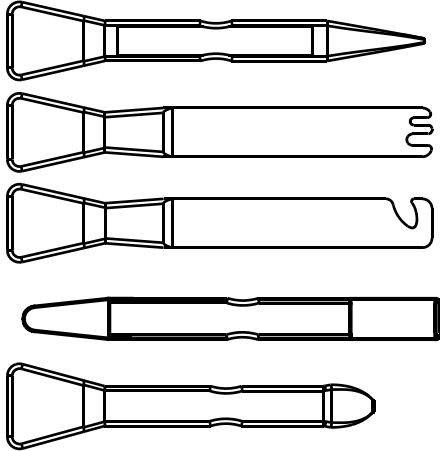

BOJO SPECIALTY SERVICE TOOLS

TECHNICIAN'S WIRING TOOL KIT

5 ALL PLASTIC TOOLS

KIT INCLUDES:
 P/N ATH-30-UNGL
 P/N ATH-35-UNGL
 P/N ATH-36-UNGL
 P/N AT-1-4-UNGL
 P/N ATH-26-UNGL
1 PIECE
\$4.40 EACH

CASE OPENER TOOL

WIRE GUIDE TOOL

TAB OPENER TOOL

WIRE PULLER TOOL

WIRE STUFFING TOOL

KIT P/N ATH-IW-UNGL
5 PIECE KIT
\$21.85 EACH

ESSENTIAL WORKSHOP KIT FOR THE
 SERVICE, REPAIR AND ASSEMBLY OF
 ELECTRICAL/ELECTRONIC ASSEMBLIES.

PLASTIC WRENCH/SOCKET INSERTS

FITS SOCKETS &
 WRENCHES TO
 GIVE A STRONG,
 ALL PLASTIC
 OPTION.

SMALL SIZE
 WRENCH/SOCKET
 INSERTS
\$1.50 EACH

LARGE SIZE
 WRENCH/SOCKET
 INSERTS

\$1.95 EACH

OEM SCRATCH COMPLIANT WEAR