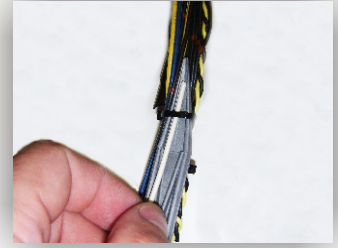

BOJO SPECIALTY SERVICE TOOLS

TECHNICIAN'S WIRING TOOL KIT

5 ALL PLASTIC TOOLS

KIT INCLUDES:
 P/N ATH-30-UNGL
 P/N ATH-35-UNGL
 P/N ATH-36-UNGL
 P/N AT-1-4-UNGL
 P/N ATH-26-UNGL
1 PIECE
\$4.40 EACH

CASE OPENER TOOL

WIRE GUIDE TOOL

TAB OPENER TOOL

WIRE PULLER TOOL

WIRE STUFFING TOOL

KIT P/N ATH-IW-UNGL
5 PIECE KIT
\$21.85 EACH

ESSENTIAL WORKSHOP KIT FOR THE
 SERVICE, REPAIR AND ASSEMBLY OF
 ELECTRICAL/ELECTRONIC ASSEMBLIES.

NON-DAMAGING MEASURING TOOLS

\$5.95 EACH

\$4.95 EACH

\$4.95 EACH

ALL PLASTIC BATTERY WRENCHES

\$4.40 EACH

USED FOR LOW TORQUE, NON-CONDUCTING APPLICATIONS.
 STRONG PLASTIC CONSTRUCTION ALLOWS INSTALLATION AND
 REMOVAL OF BATTERY TERMINAL CABLES.

PLASTIC WRENCH/SOCKET INSERTS

FITS SOCKETS &
 WRENCHES TO
 GIVE A STRONG,
 ALL PLASTIC
 OPTION.

SMALL SIZE
 WRENCH/SOCKET
 INSERTS
\$1.50 EACH

LARGE SIZE
 WRENCH/SOCKET
 INSERTS

\$1.95 EACH

OEM SCRATCH COMPLIANT WEAR